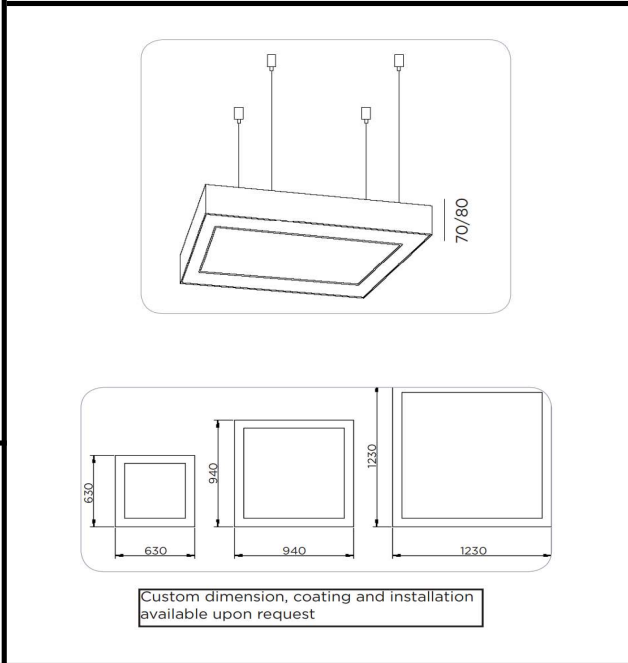

Sovitron Interior Pvt.Ltd.

Model Name	Square Ring Pendant / DLARSQUDDPD-50
Description	Architectural Light

Technical description	Image
-----------------------	-------

Dimension	L=Customised H=60/90/95mm
Frame	Aluminium
Color Tempertaure	3000K
Power	50W
Total Luminous Flux	4500 lm
Efficacy	90 lm/W
IP rating	50
Color Rendering	≥80
Mounting	Pendant
Optics	White Opal Diffuser
Dimming	NON-Dimmable
Operating Voltage	220-240 VAC
Standard Lifetime	L70 minimum at 50,000 burning hours

Dimension diagram

Remarks:-

Address: Plot #7 Saroorpur-Nangla Industrial Area,Ballabgarh-Sohna Road,Faridabad-121005
Email: info@sovitron.com